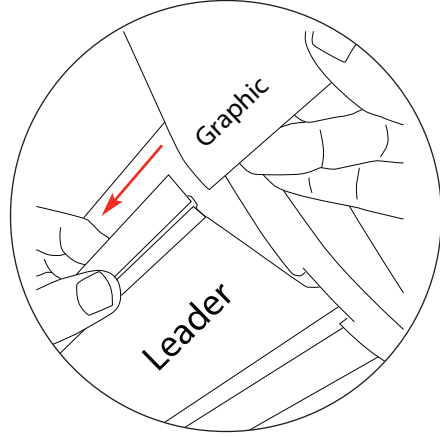

Include a 150mm at the bottom (non-visible area in roller mechanism)

Double sided only

Rev2
10.11

Original 3
Based on 800mm unit

Top Rail Attachment

Option 1

Option 2

Bottom Graphic Attachment

WARNING: Banner is pre-tensioned always attach graphic to Leader and top rail before removing the locking pin.