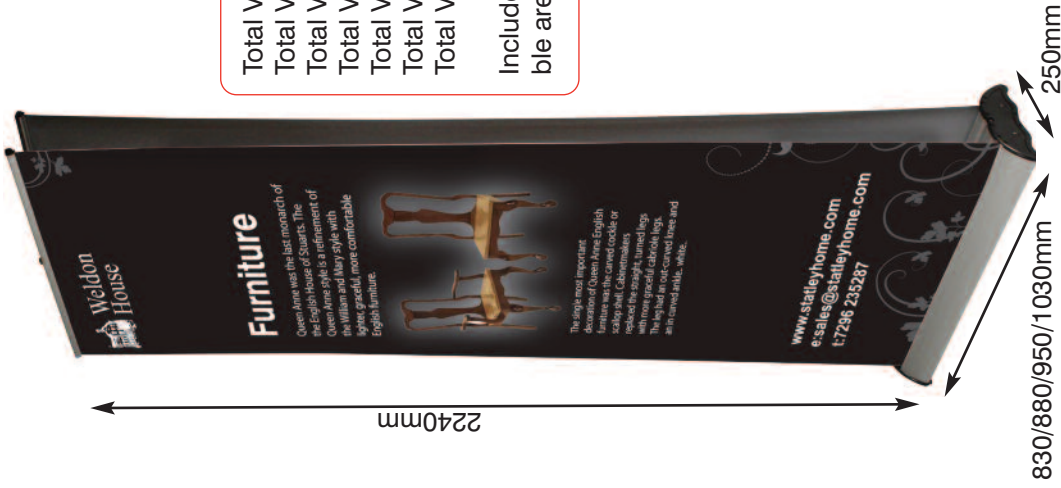

Assembly

- Total Visual Graphic Area: 600x2145mm
- Total Visual Graphic Area: 800x2145mm
- Total Visual Graphic Area: 850x2145mm
- Total Visual Graphic Area: 1000x2145mm
- Total Visual Graphic Area: 1200x2145mm
- Total Visual Graphic Area: 1500x2145mm
- Total Visual Graphic Area: 2000x2145mm

Include a 150mm at the bottom (non-visible area in roller mechanism)

Double sided only

Rev2
10.11

Original 3
Based on 800mm unit

Top Rail Attachment

Option 1

Option 2

Bottom Graphic Attachment

WARNING: Banner is pre-tensioned always attach graphic to Leader and top rail before removing the locking pin.