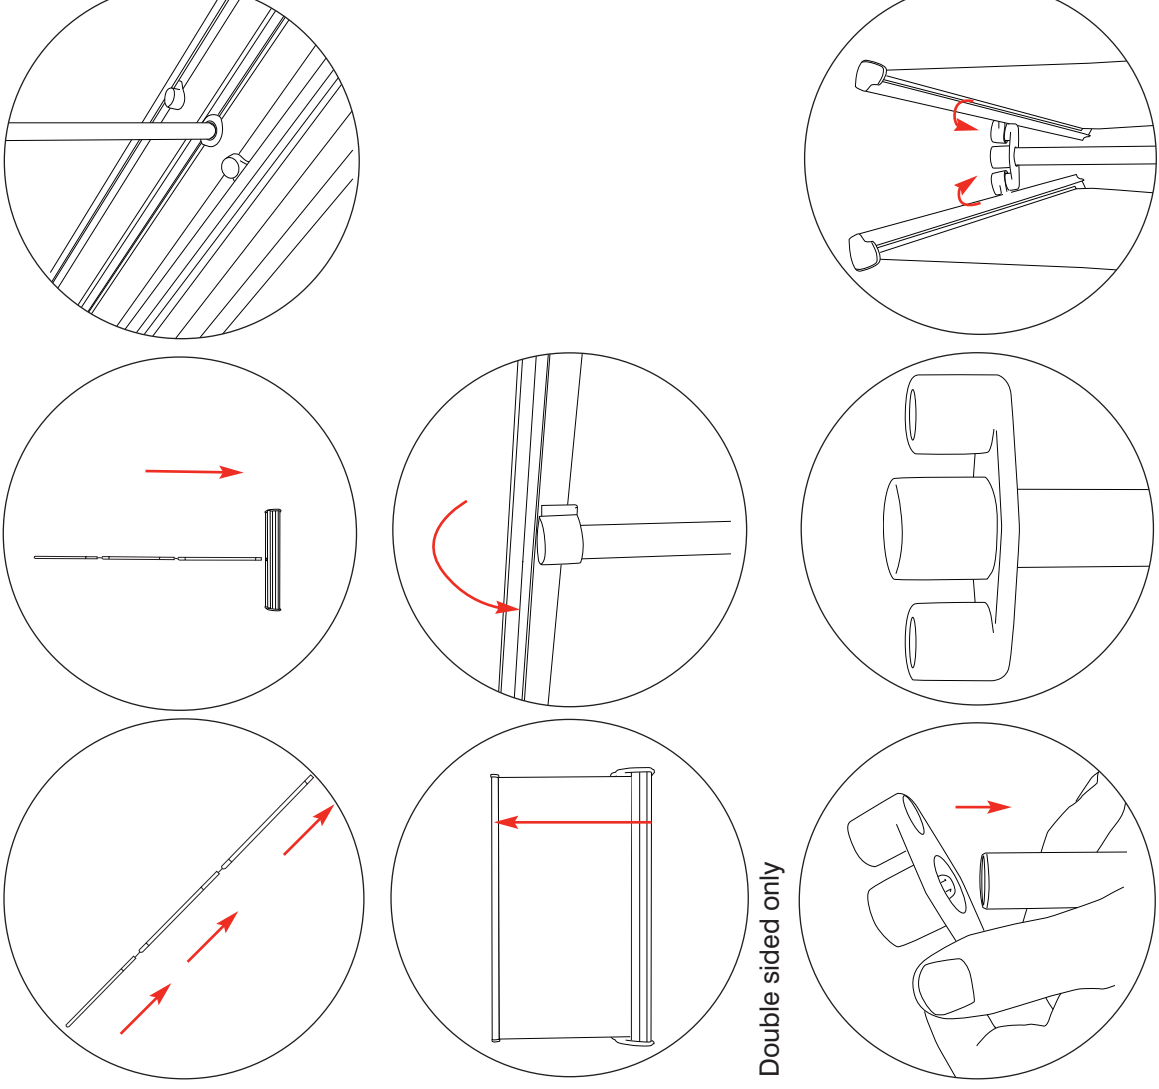

Assembly

- Total Visual Graphic Area: 600x2145mm
- Total Visual Graphic Area: 800x2145mm
- Total Visual Graphic Area: 850x2145mm
- Total Visual Graphic Area: 1000x2145mm
- Total Visual Graphic Area: 1200x2145mm
- Total Visual Graphic Area: 1500x2145mm
- Total Visual Graphic Area: 2000x2145mm

Include a 150mm at the bottom (non-visible area in roller mechanism)

Double sided only

Rev2
10.11

Original 3
Based on 800mm unit

Top Rail Attachment

Option 1

Option 2

Bottom Graphic Attachment

WARNING: Banner is pre-tensioned always attach graphic to Leader and top rail before removing the locking pin.