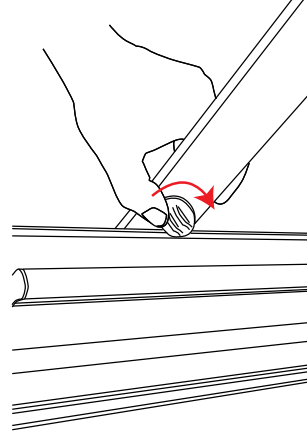

# Thunder

kg  
850mm 9.05kg

Visible graphic Area: 850mm(w) x 2025mm (h)  
Recommended Graphic Thickness: 350microns Banner Vinyl  
Beaufort scale 5 if pegged (18-24mph)  
Beaufort scale 2 if unpegged (4-7mph)  
Recommended to be weighed down if unpegged

# Thunder

**1**

**2**

**3**

**4**

**5**

**6**

**7**