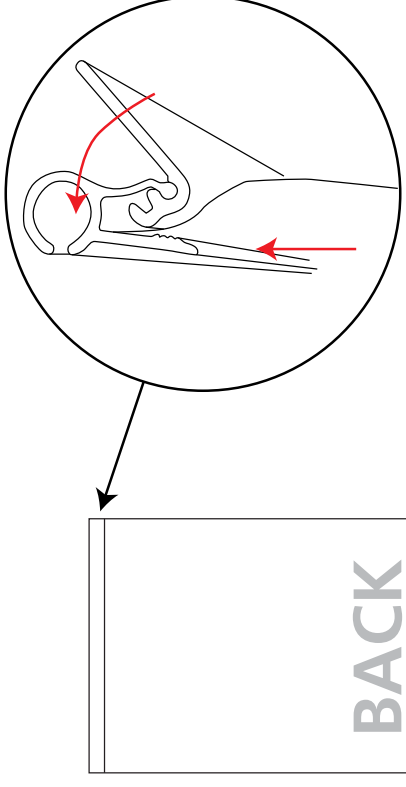

# Thunder

kg  
850mm 9.05kg

Visible graphic Area: 850mm(w) x 2025mm (h)  
Recommended Graphic Thickness: 350microns Banner Vinyl  
Beaufort scale 5 if pegged (18-24mph)  
Beaufort scale 2 if unpegged (4-7mph)  
Recommended to be weighed down if unpegged

**1**

BACK