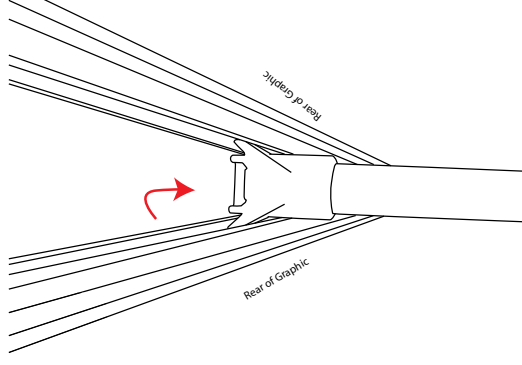

# Thunder

kg  
850mm 9.05kg

Visible graphic Area: 850mm(w) x 2025mm (h)  
Recommended Graphic Thickness: 350microns Banner Vinyl  
Beaufort scale 5 if pegged (18-24mph)  
Beaufort scale 2 if unpegged (4-7mph)  
Recommended to be weighed down if unpegged

# Thunder

**1**

**2**

**3**

**4**

**5**

**6**

**7**